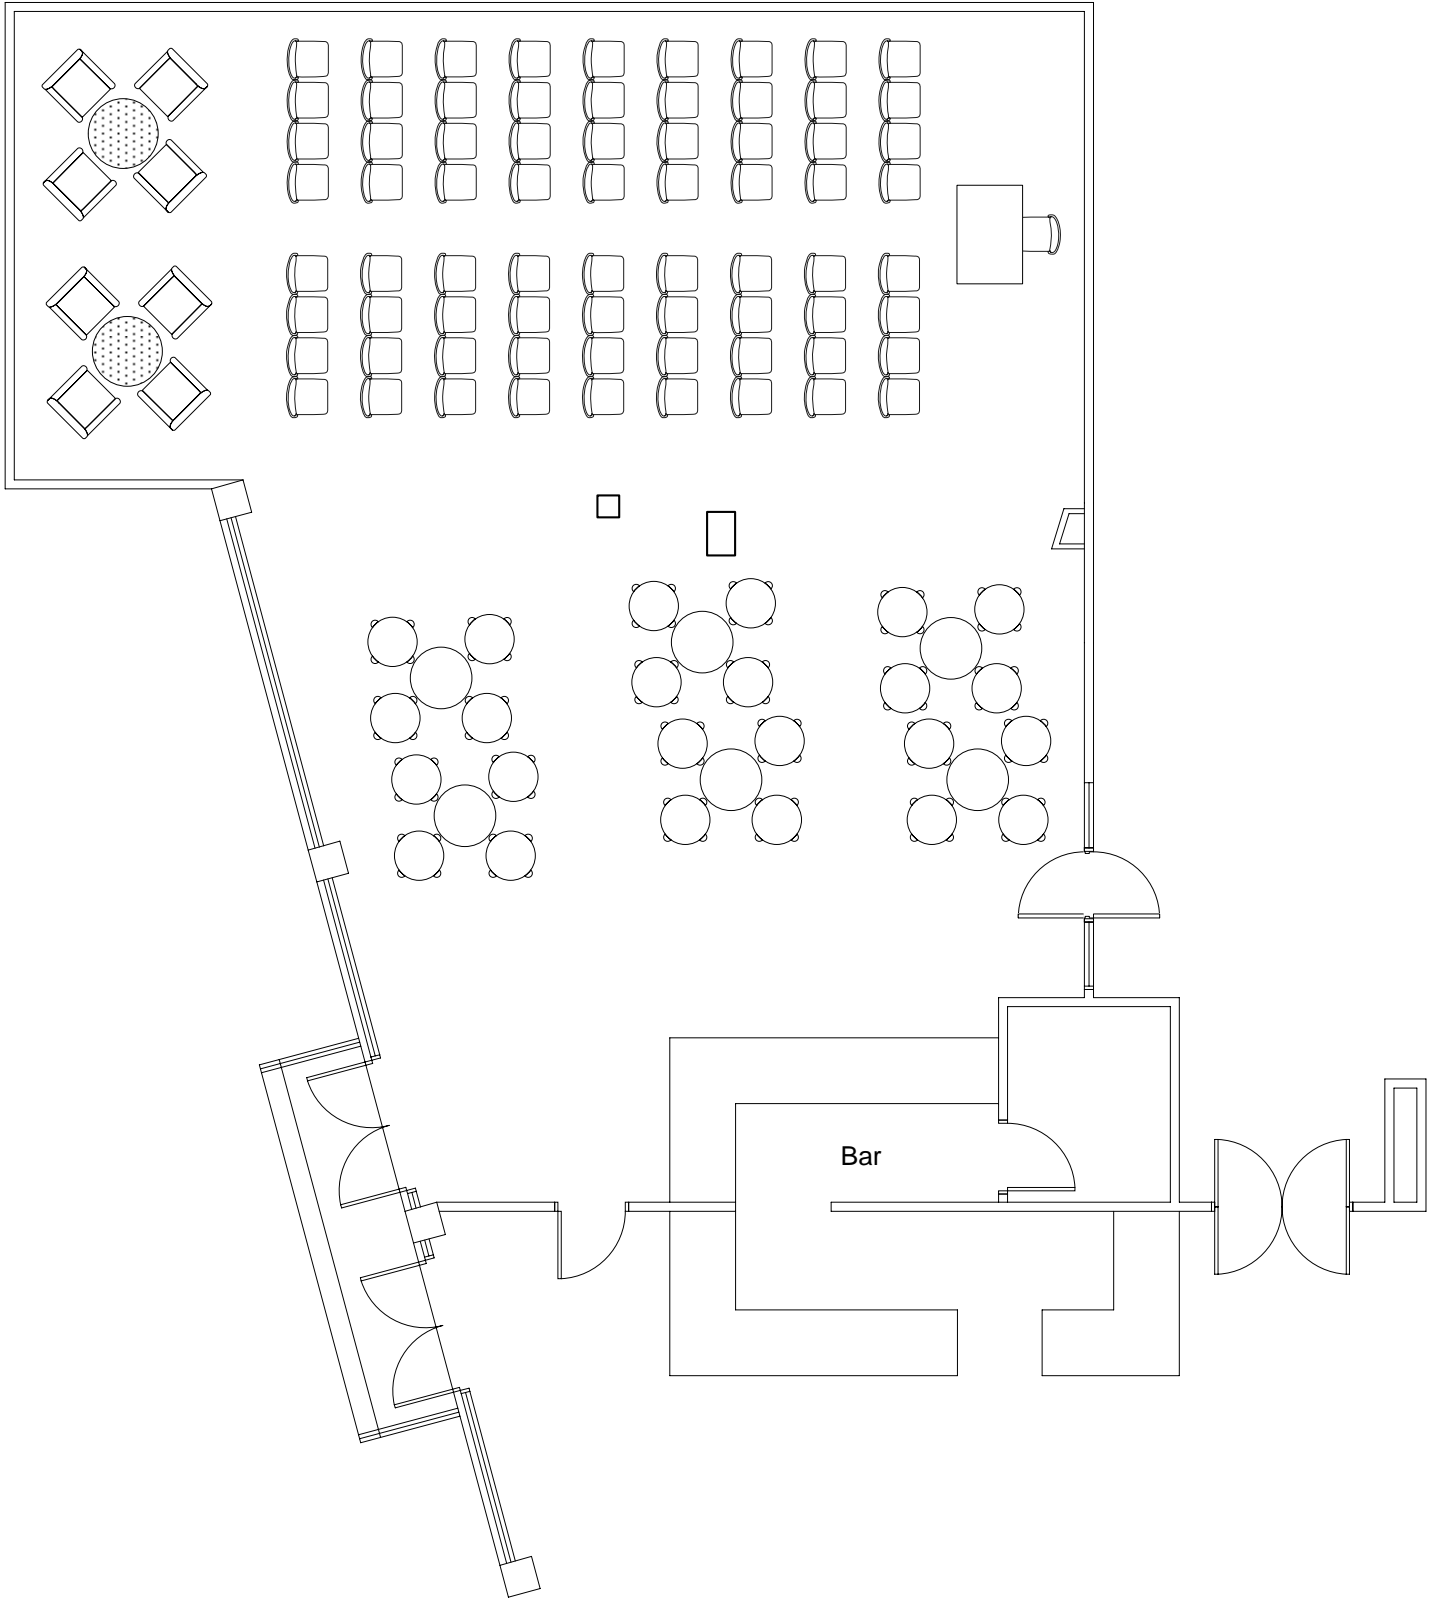

# BELMONT ROOM

Theatre Style Conference  
70 Pax

0m 1.5m 2.5m 5m