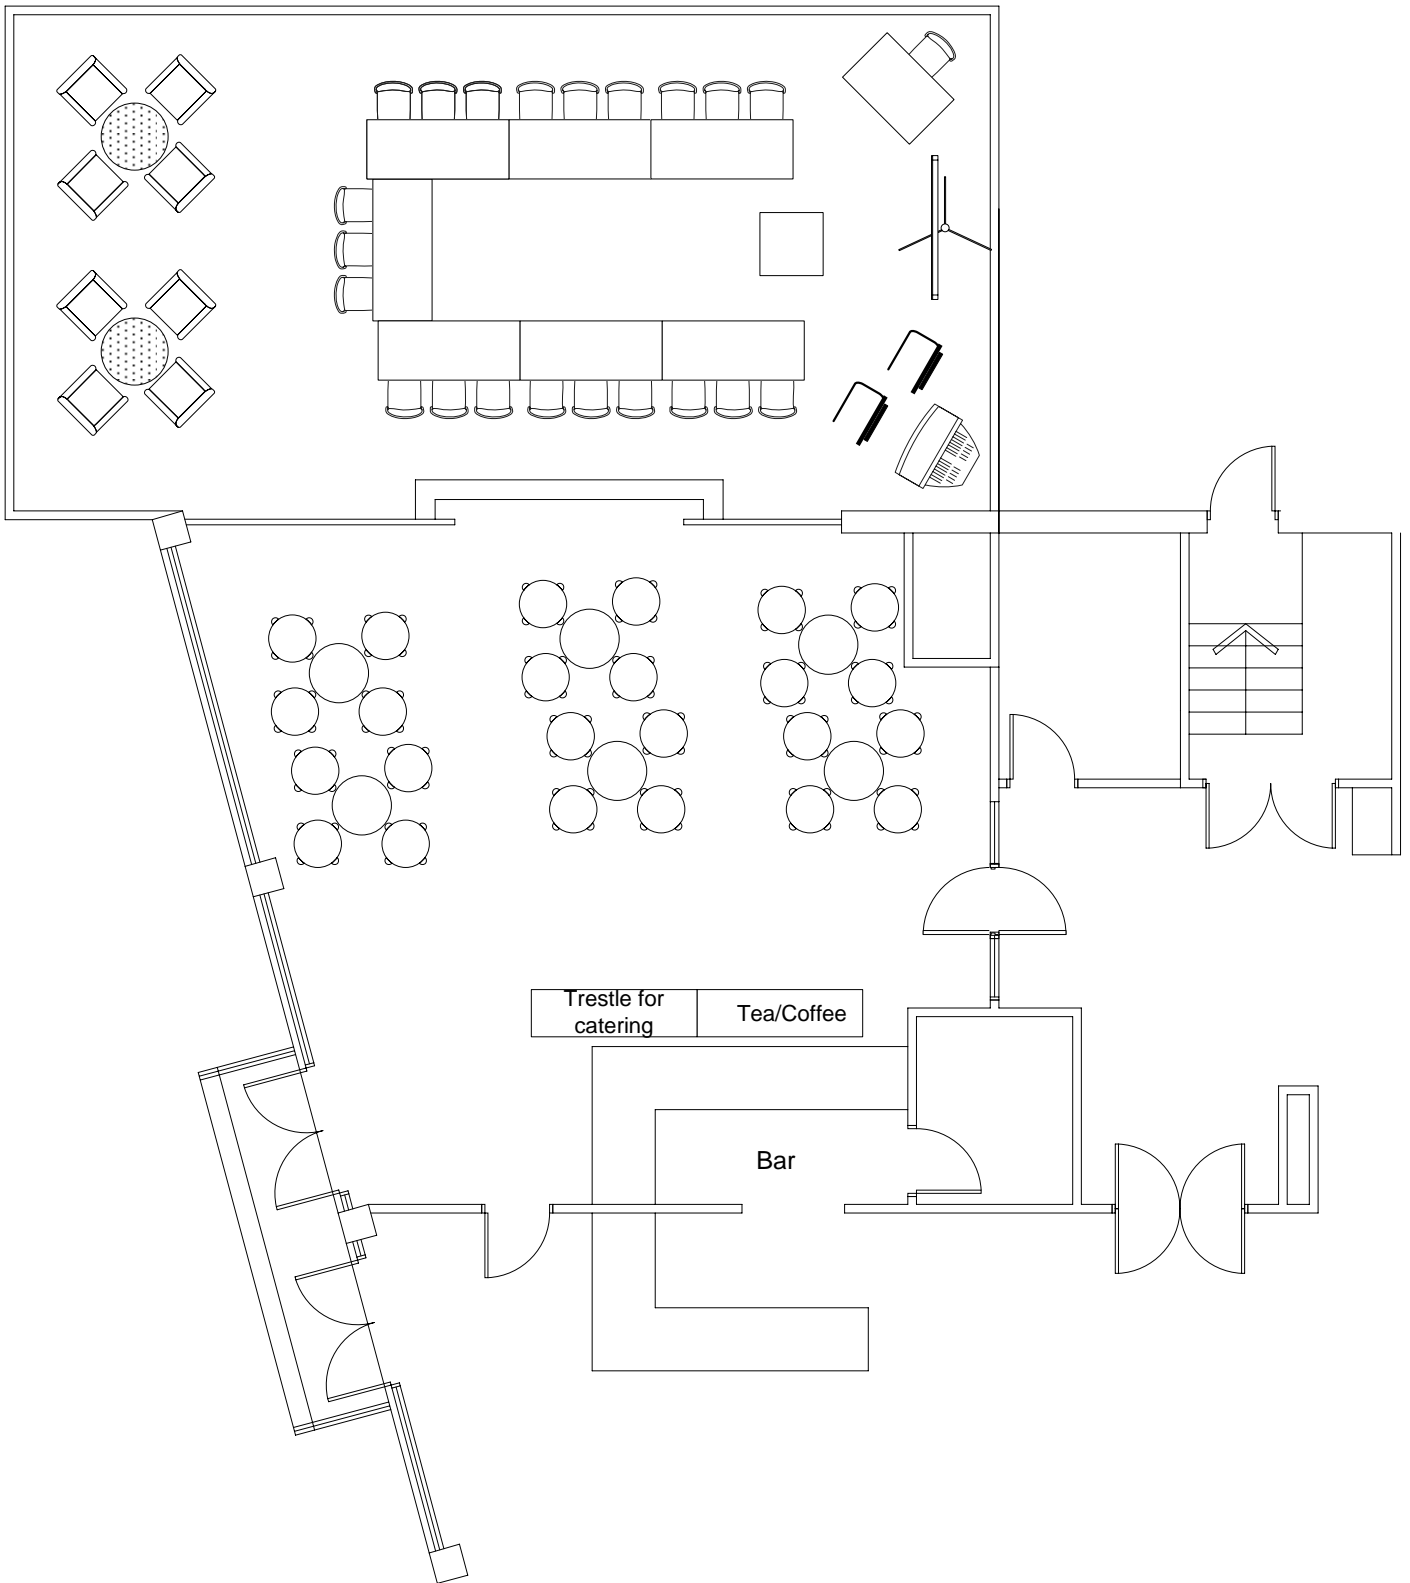

BELMONT ROOM

U-Shape Conference
21 Pax

0m 1.5m 2.5m 5m